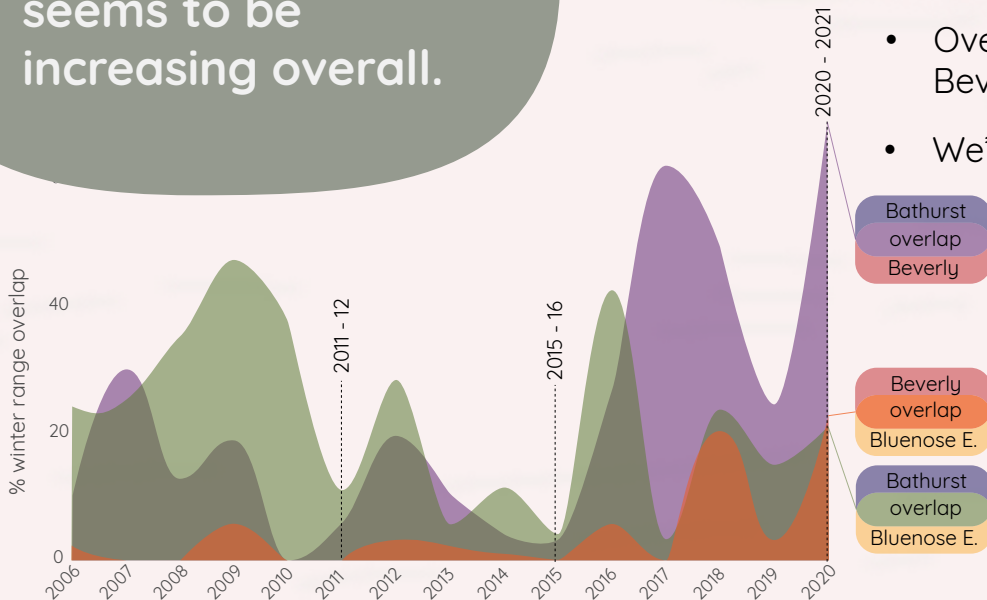

Are Bathurst caribou overlapping more with other herds in winter?

Full report at tinyurl.com/BathurstOverlap

The Bathurst caribou herd has declined by 90% since the 1990s.

We looked at the overlap in winter ranges of the **Bathurst** herd and the neighboring **Bluenose East** and **Beverly** herds, from 2006 - 2021

2011 - 12

2015 - 16

2020 - 21

Winter range overlap varies from year to year but seems to be increasing overall.

- Overlap was greatest between Bathurst & Beverly herds in recent years.
- We're investigating what factors drive the amount of overlap.
- Overlap is likely to increase between Bathurst and Beverly herds as both herds decline.
- Herd overlap makes it harder for hunters to legally harvest caribou.