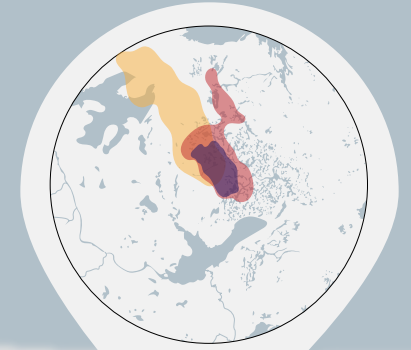

Are Bathurst caribou overlapping more with other herds in winter?

Full report at tinyurl.com/BathurstOverlap

The Bathurst caribou herd has declined by 90% since the 1990s.

We looked at the overlap in winter ranges of the **Bathurst** herd and the neighboring **Bluenose East** and **Beverly** herds, from 2006 - 2021

2011 - 12

2015 - 16

2020 - 21

Winter range overlap varies from year to year but seems to be increasing overall.

- Overlap was greatest between Bathurst & Beverly herds in recent years.
- We're investigating what factors drive the amount of overlap.
- Overlap is likely to increase between Bathurst and Beverly herds as both herds decline.
- Herd overlap makes it harder for hunters to legally harvest caribou.